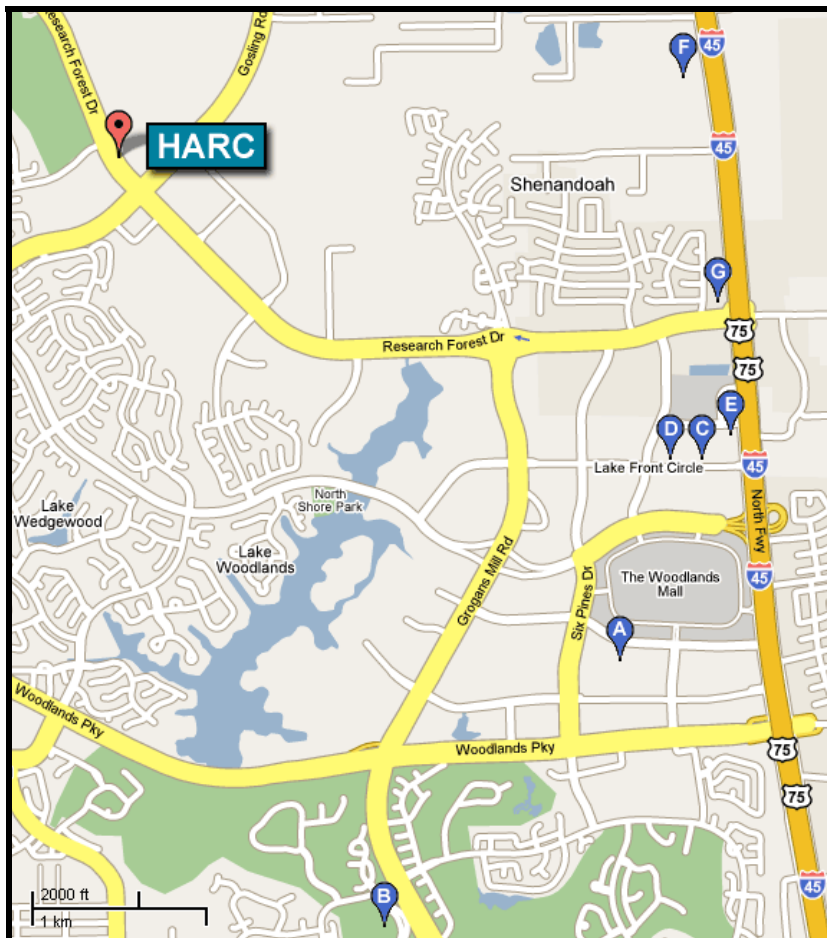

From IAH (George Bush Intercontinental Airport)

IAH is North-East of downtown Houston, TX and is approximately 24.9 miles from HARC. You have two options when coming from IAH, one of which has two pay tolls.

From Exit #77 (Research Forest Drive)

- Take Exit #77 - **Research Forest Drive** off of **I-45** (North or South) and go West on Research Forest Drive (first light)
- Continue West down Research Forest Drive for approximately three miles to **Shadowbend**
- Take a right at Shadowbend to enter the Campus
- Take the immediate right and then the next left. HARC is located in the building on the right

Regional Map to HARC

Below is a map to HARC along with information about the two nearby airports.

Airports

IAH	George Bush Intercontinental Airport	24.9 miles
HOU	William P. Hobby Airport	44.4 miles

Local Map to HARC

Below is a map to HARC along with a list of nearby accommodations.

Nearby Accommodations

A	The Woodlands Waterway Marriott Hotel & Convention Center	(281) 367-9797 (800) 228-9290	3.6 miles
B	The Woodlands Resort & Conference Center	(281) 367-1100 (800) 433-2624	3.9 miles
C	Courtyard by Marriot	(281) 292-3262 (800) 835-9819	2.3 miles
D	Residence Inn	(281) 292-3252 (800) 331-3131	2.3 miles
E	Drury Inn	(281) 362-7222 (800) DRURYINN	3.5 miles
F	Hampton Inn	(936) 273-3400 (800) HAMPTON	3.1 miles
G	La Quinta Inn	(281) 367-7722 (866) 725-1661	2.6 miles