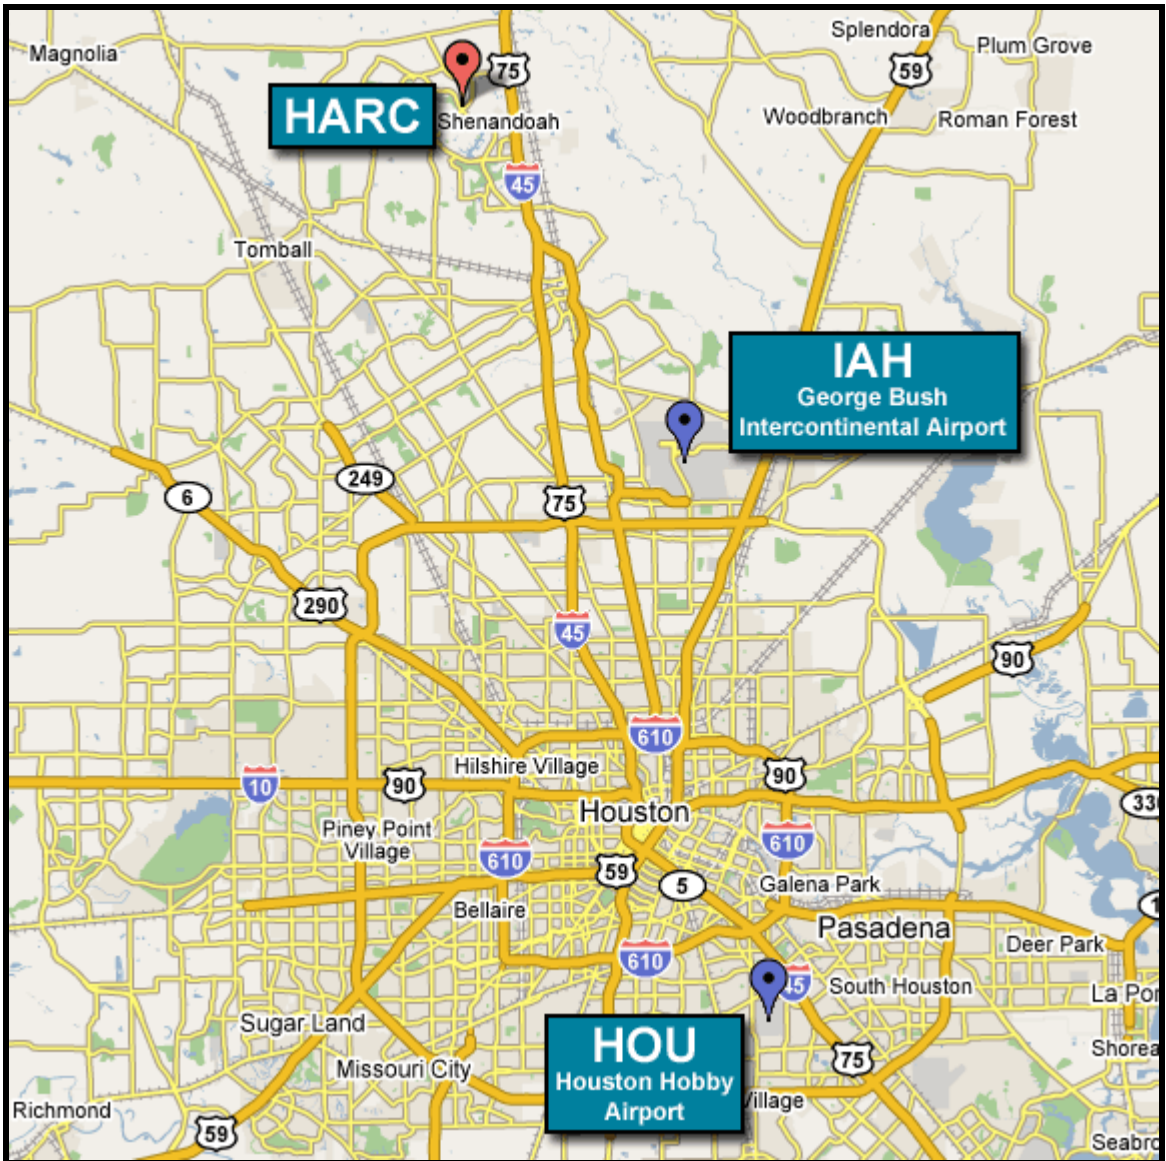

From IAH (George Bush Intercontinental Airport)

IAH is North-East of downtown Houston, TX and is approximately 24.9 miles from HARC. You have two options when coming from IAH, one of which has two pay tolls.

From HOU (William P. Hobby Airport)

HOU is South of downtown Houston, TX and is approximately 44.4 miles from HARC.

- When exiting the airport follow the signs to **I-45 North**
- Take Exit #77 - Research Forest Drive

From Exit #77 (Research Forest Drive)

- Take Exit #77 - **Research Forest Drive** off of **I-45** (North or South) and go West on Research Forest Drive (first light)
- Continue West down Research Forest Drive for approximately three miles to **Shadowbend**
- Take a right at Shadowbend to enter the Campus
- Take the immediate right and then the next left. HARC is located in the building on the right

Regional Map to HARC

Below is a map to HARC along with information about the two nearby airports.

Airports

IAH	George Bush Intercontinental Airport	24.9 miles
HOU	William P. Hobby Airport	44.4 miles

Local Map to HARC