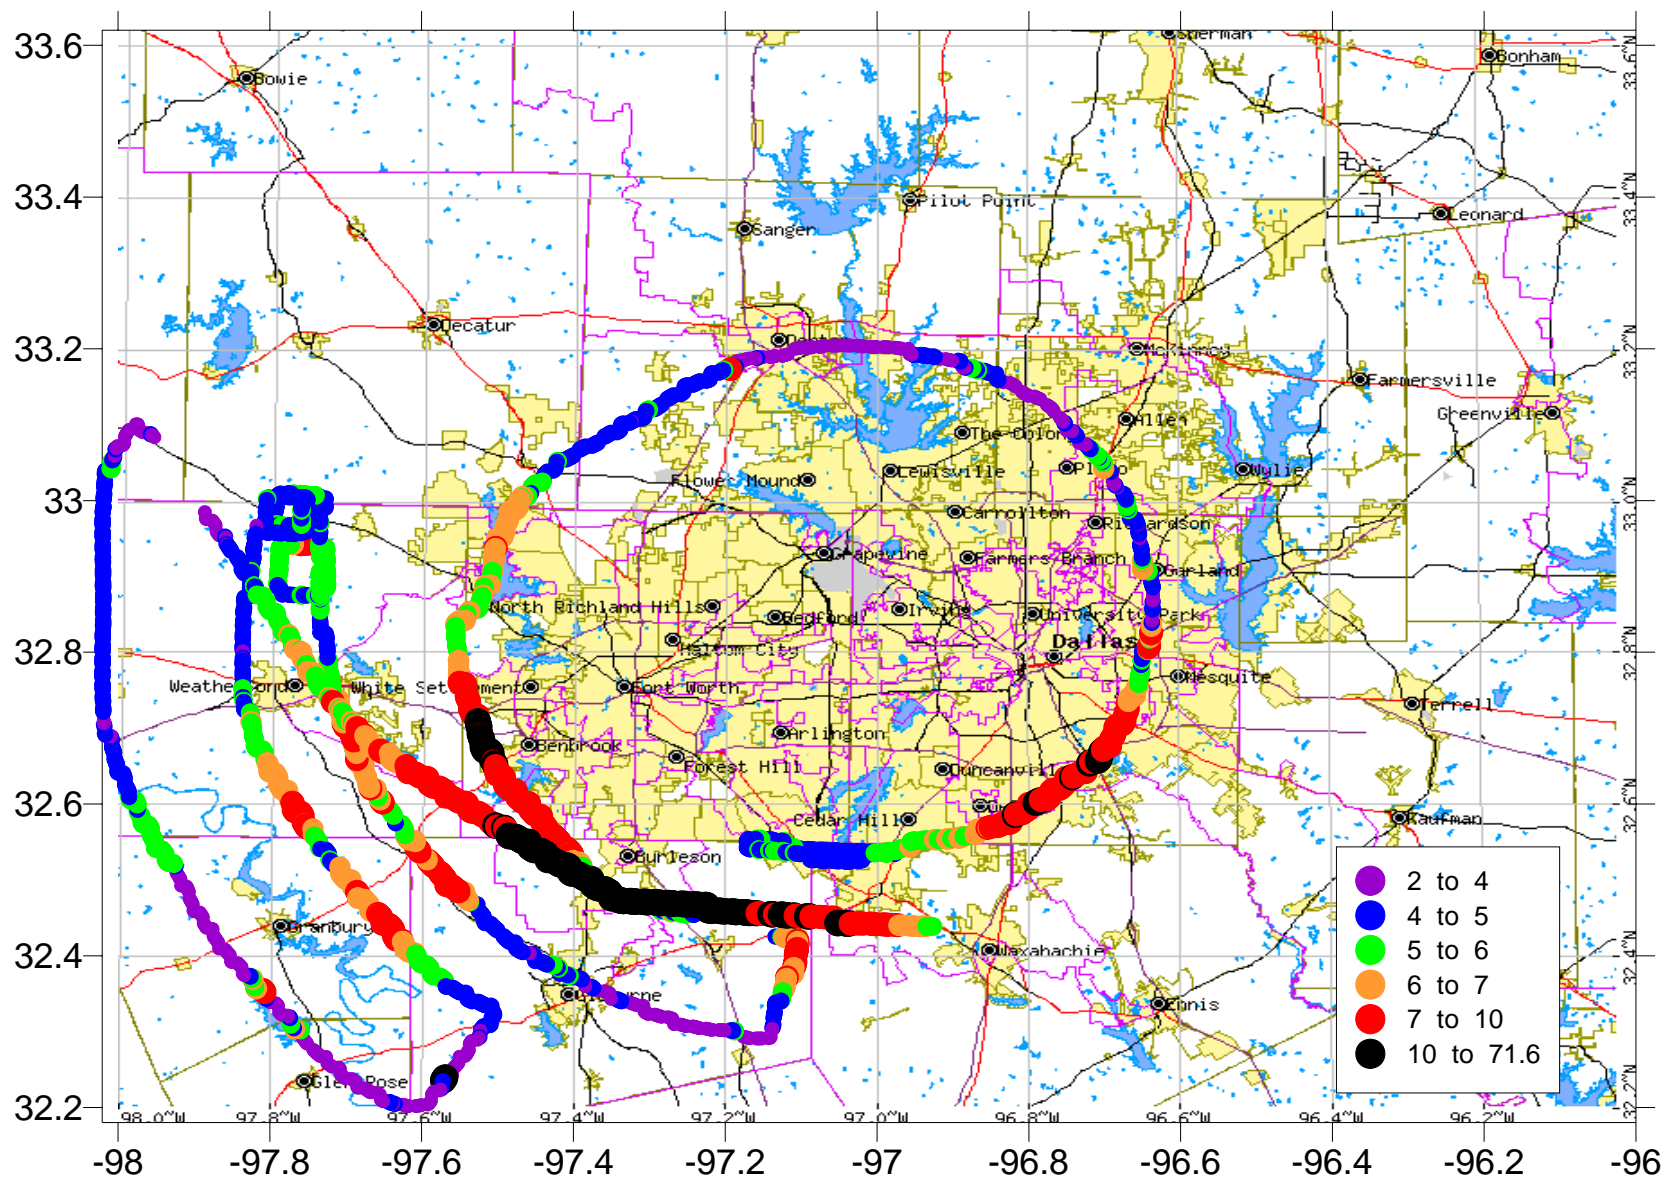

Dallas FT 11, (8/31/2005), Leg 1

Dallas FT 11, (8/31/2005), Leg 1, 1233-1245

O3, FT 11, 31 AUG 2005, leg 1, 1120-1400

NOY, FT 11, 31 AUG 2005, leg 1, 1120-1400

SO₂, FT 11, 31 AUG 2005, leg 1, 1120-1400

CO, FT 11, 31 AUG 2005, leg 1, 1120-1400

Dallas FT 11, (8/31/2005), Leg 2

Dallas FT 11, (8/31/2005), Leg 2, 1728-1741

O3, FT 11, 31 AUG 2005, leg 2, 1510-1930

NOY, FT 11, 31 AUG 2005, leg 2, 1510-1930

SO2, FT 11, 31 AUG 2005, leg 2, 1510-1930

CO, FT 11, 31 AUG 2005, leg 2, 1510-1930