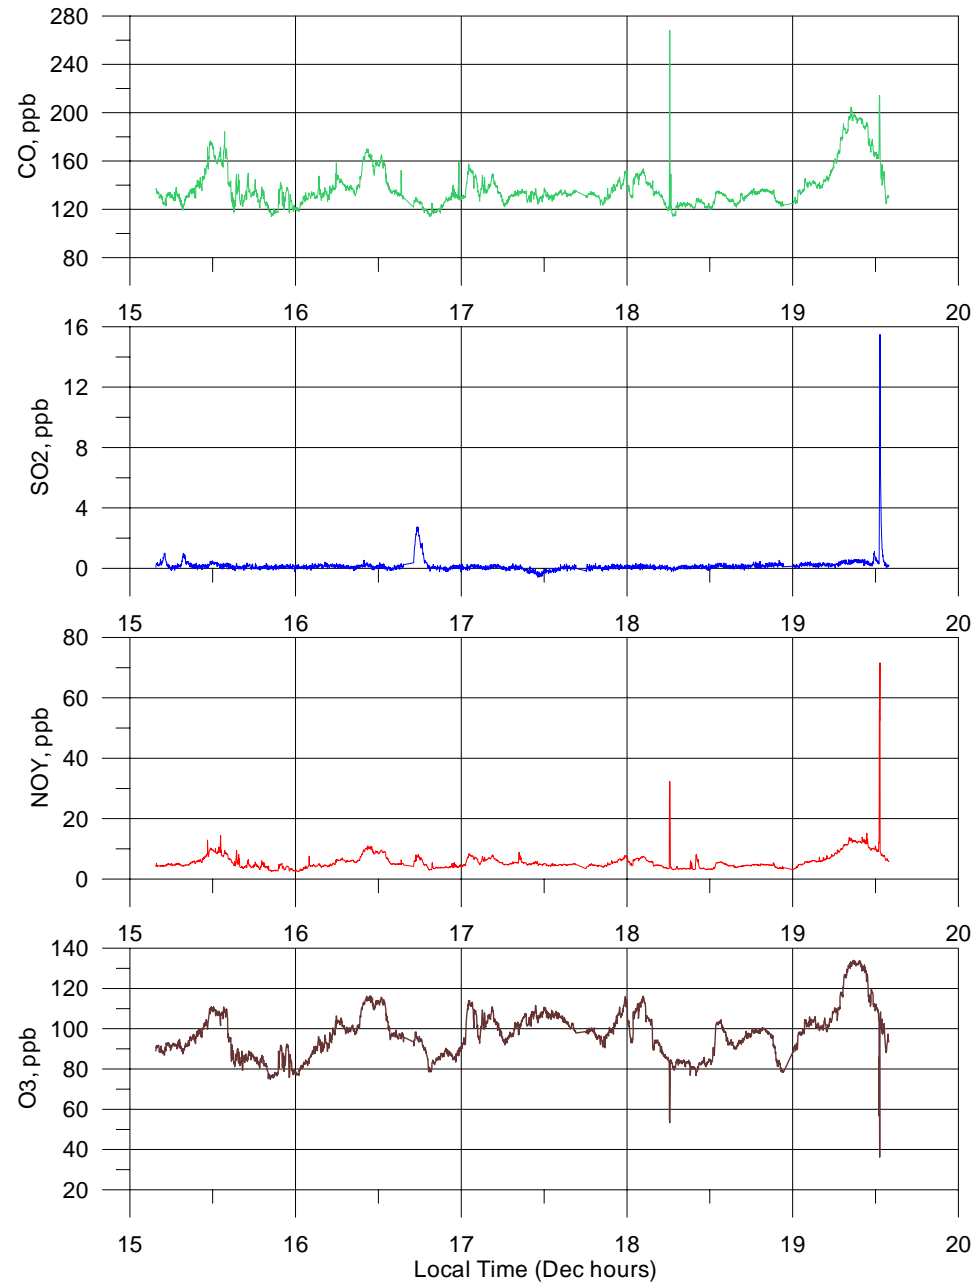

Dallas FT 11, (8/31/2005), Leg 1

Dallas FT 11, (8/31/2005), Leg 1, 1233-1245

O3, FT 11, 31 AUG 2005, leg 1, 1120-1400

NOY, FT 11, 31 AUG 2005, leg 1, 1120-1400

SO₂, FT 11, 31 AUG 2005, leg 1, 1120-1400

CO, FT 11, 31 AUG 2005, leg 1, 1120-1400

Dallas FT 11, (8/31/2005), Leg 2

Dallas FT 11, (8/31/2005), Leg 2, 1728-1741

O3, FT 11, 31 AUG 2005, leg 2, 1510-1930

NOY, FT 11, 31 AUG 2005, leg 2, 1510-1930

SO2, FT 11, 31 AUG 2005, leg 2, 1510-1930

CO, FT 11, 31 AUG 2005, leg 2, 1510-1930