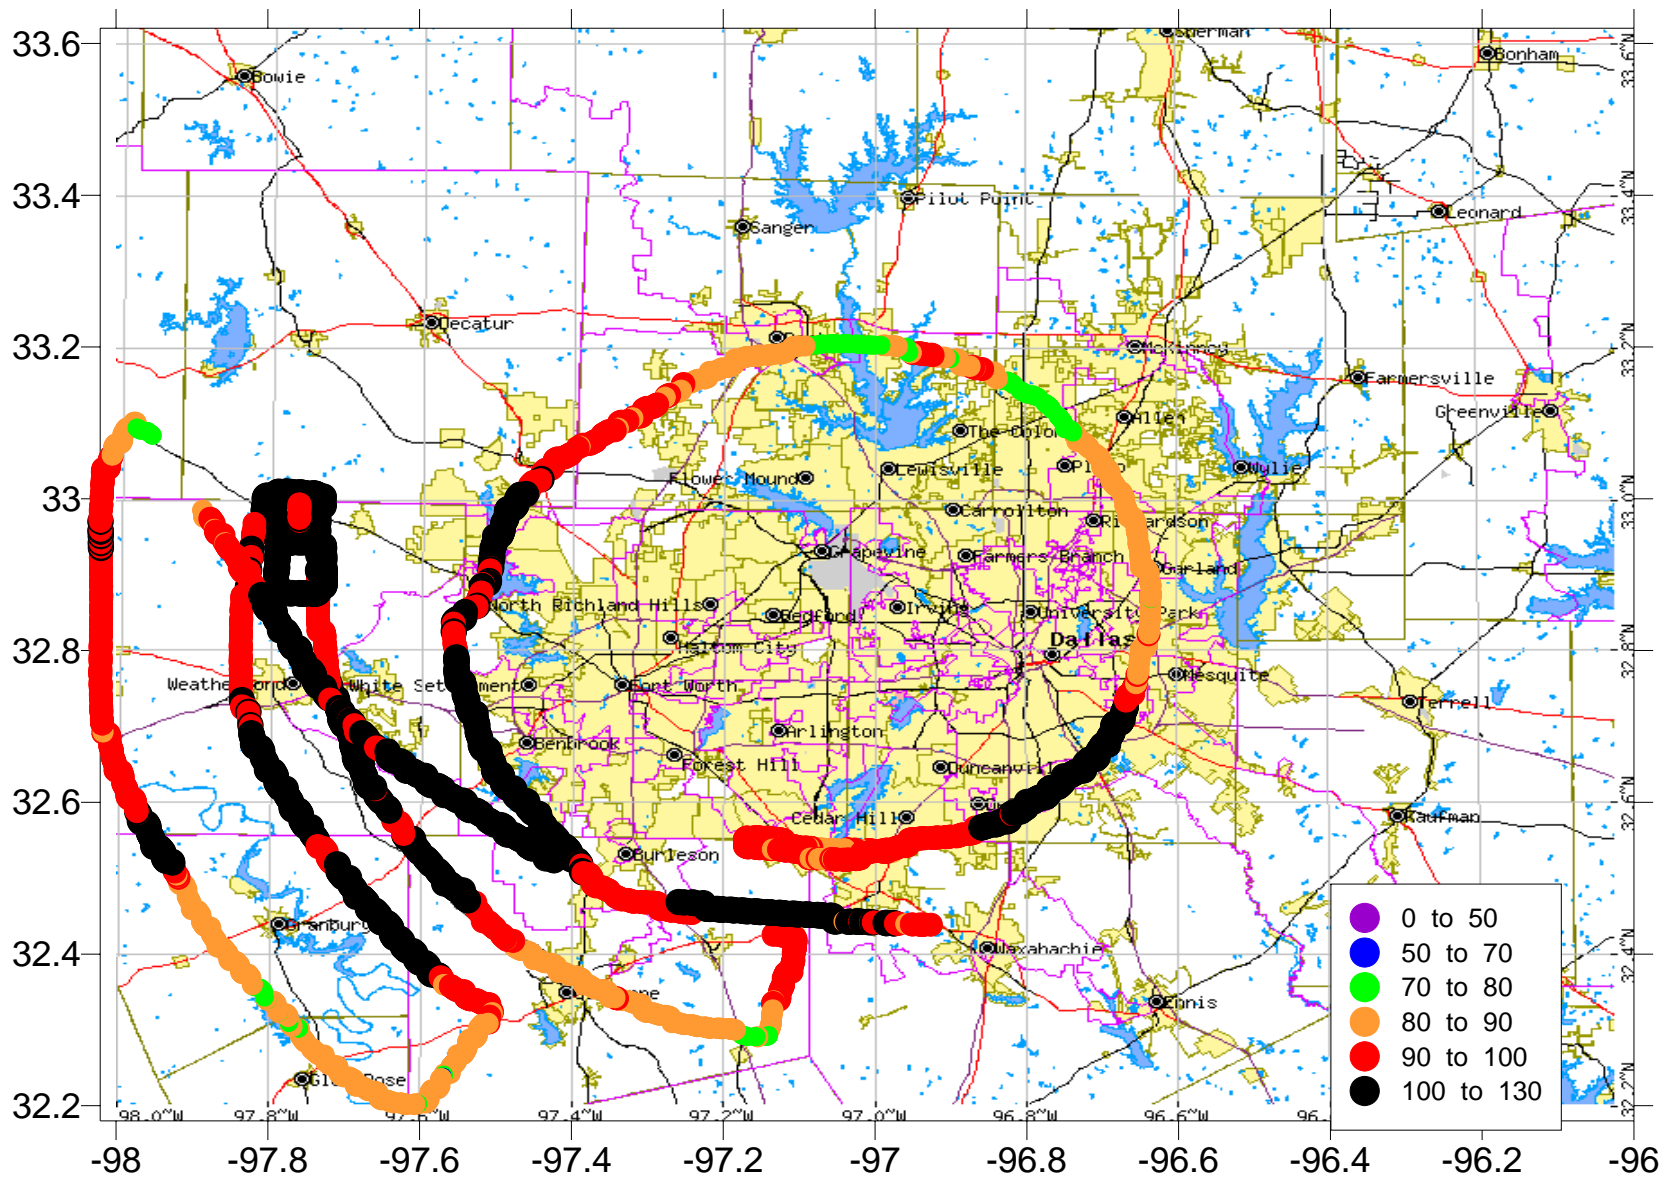

Dallas FT 11, (8/31/2005), Leg 1

Dallas FT 11, (8/31/2005), Leg 1, 1233-1245

O3, FT 11, 31 AUG 2005, leg 1, 1120-1400

NOY, FT 11, 31 AUG 2005, leg 1, 1120-1400

SO₂, FT 11, 31 AUG 2005, leg 1, 1120-1400

CO, FT 11, 31 AUG 2005, leg 1, 1120-1400

Dallas FT 11, (8/31/2005), Leg 2

Dallas FT 11, (8/31/2005), Leg 2, 1728-1741

O3, FT 11, 31 AUG 2005, leg 2, 1510-1930

NOY, FT 11, 31 AUG 2005, leg 2, 1510-1930

SO2, FT 11, 31 AUG 2005, leg 2, 1510-1930

CO, FT 11, 31 AUG 2005, leg 2, 1510-1930