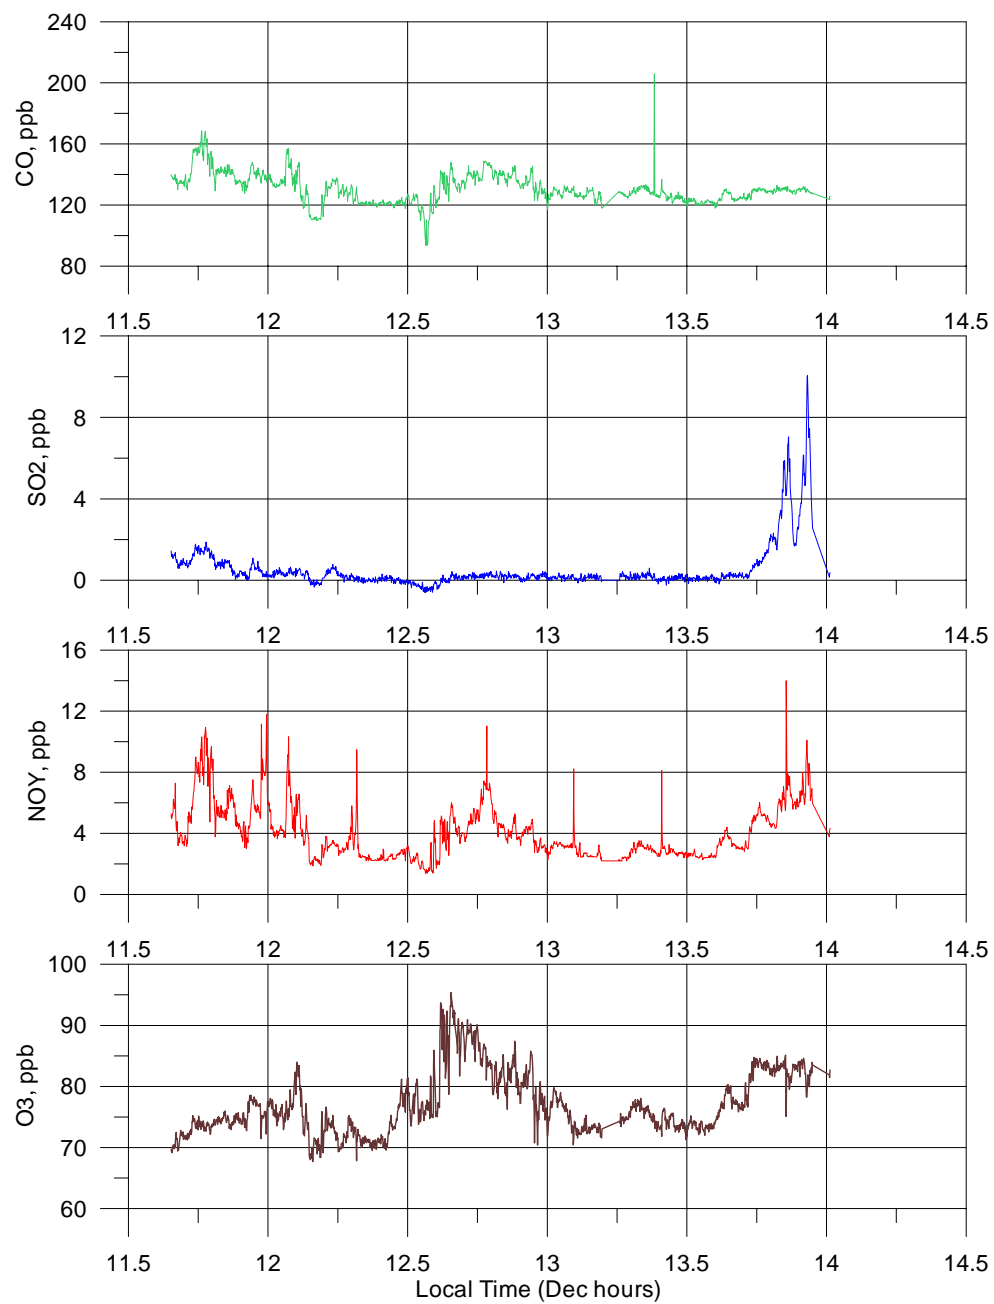

Dallas FT 11, (8/31/2005), Leg 1

Dallas FT 11, (8/31/2005), Leg 1, 1233-1245

O3, FT 11, 31 AUG 2005, leg 1, 1120-1400

NOY, FT 11, 31 AUG 2005, leg 1, 1120-1400

SO₂, FT 11, 31 AUG 2005, leg 1, 1120-1400

CO, FT 11, 31 AUG 2005, leg 1, 1120-1400

Dallas FT 11, (8/31/2005), Leg 2

Dallas FT 11, (8/31/2005), Leg 2, 1728-1741

O3, FT 11, 31 AUG 2005, leg 2, 1510-1930

NOY, FT 11, 31 AUG 2005, leg 2, 1510-1930

SO2, FT 11, 31 AUG 2005, leg 2, 1510-1930

CO, FT 11, 31 AUG 2005, leg 2, 1510-1930