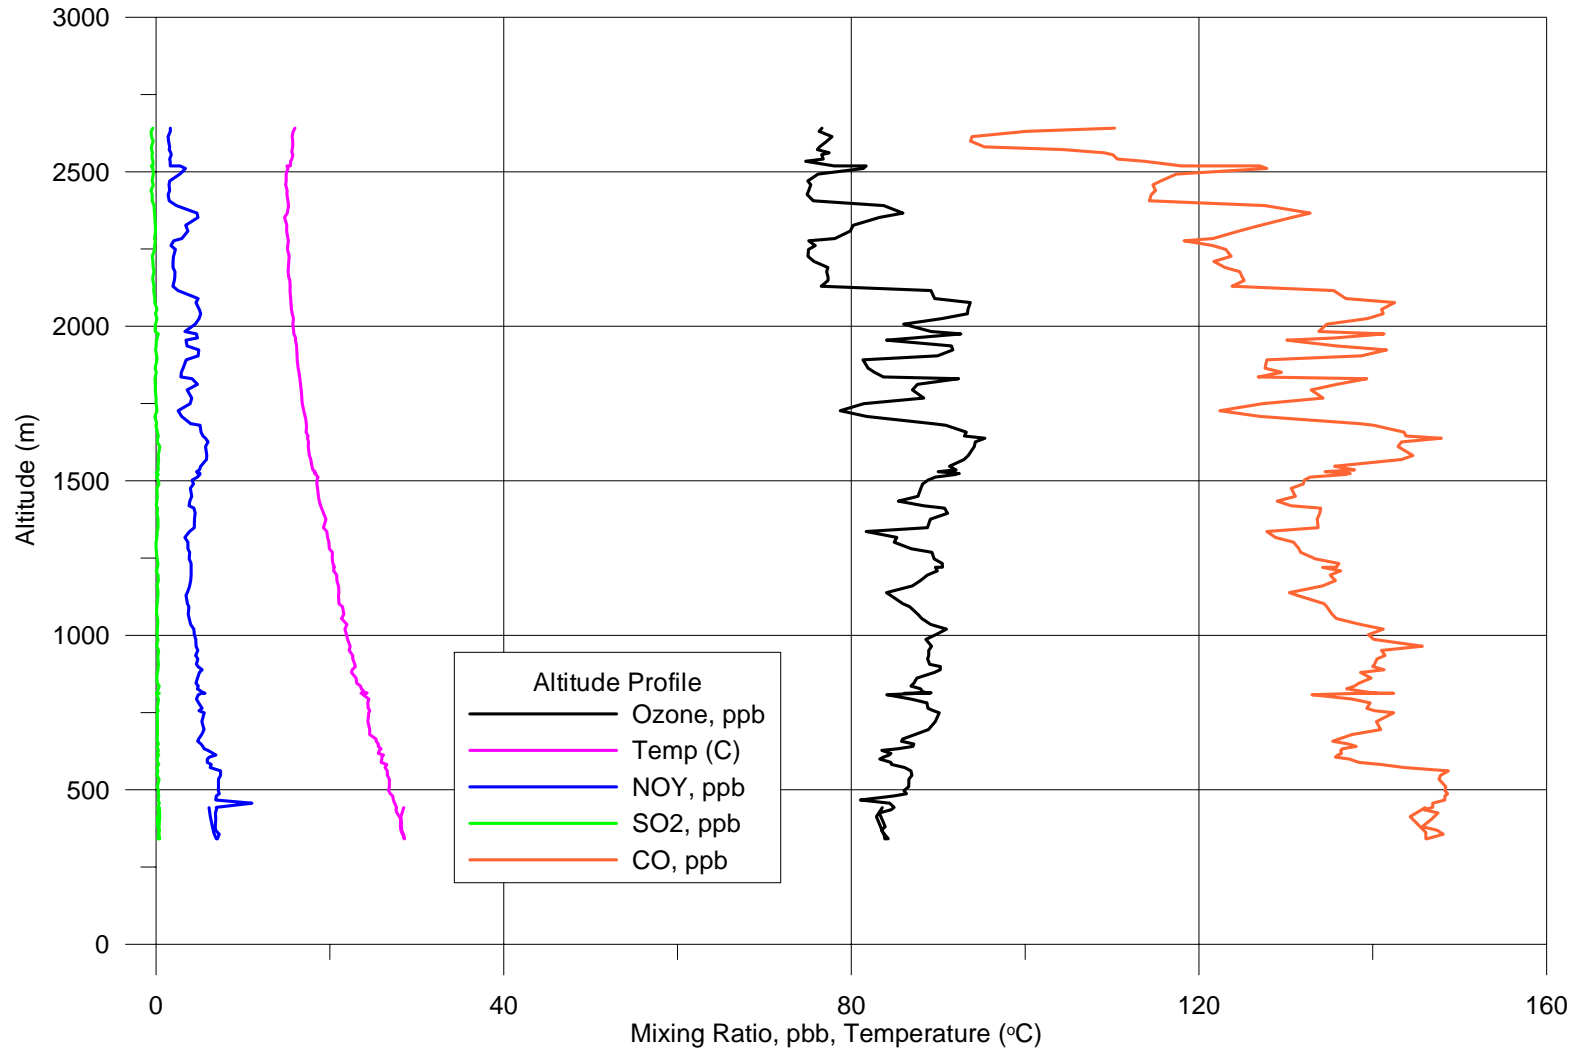

Dallas FT 11, (8/31/2005), Leg 1

Dallas FT 11, (8/31/2005), Leg 1, 1233-1245

O3, FT 11, 31 AUG 2005, leg 1, 1120-1400

NOY, FT 11, 31 AUG 2005, leg 1, 1120-1400

SO₂, FT 11, 31 AUG 2005, leg 1, 1120-1400

CO, FT 11, 31 AUG 2005, leg 1, 1120-1400

Dallas FT 11, (8/31/2005), Leg 2

Dallas FT 11, (8/31/2005), Leg 2, 1728-1741

O3, FT 11, 31 AUG 2005, leg 2, 1510-1930

NOY, FT 11, 31 AUG 2005, leg 2, 1510-1930

SO2, FT 11, 31 AUG 2005, leg 2, 1510-1930

CO, FT 11, 31 AUG 2005, leg 2, 1510-1930