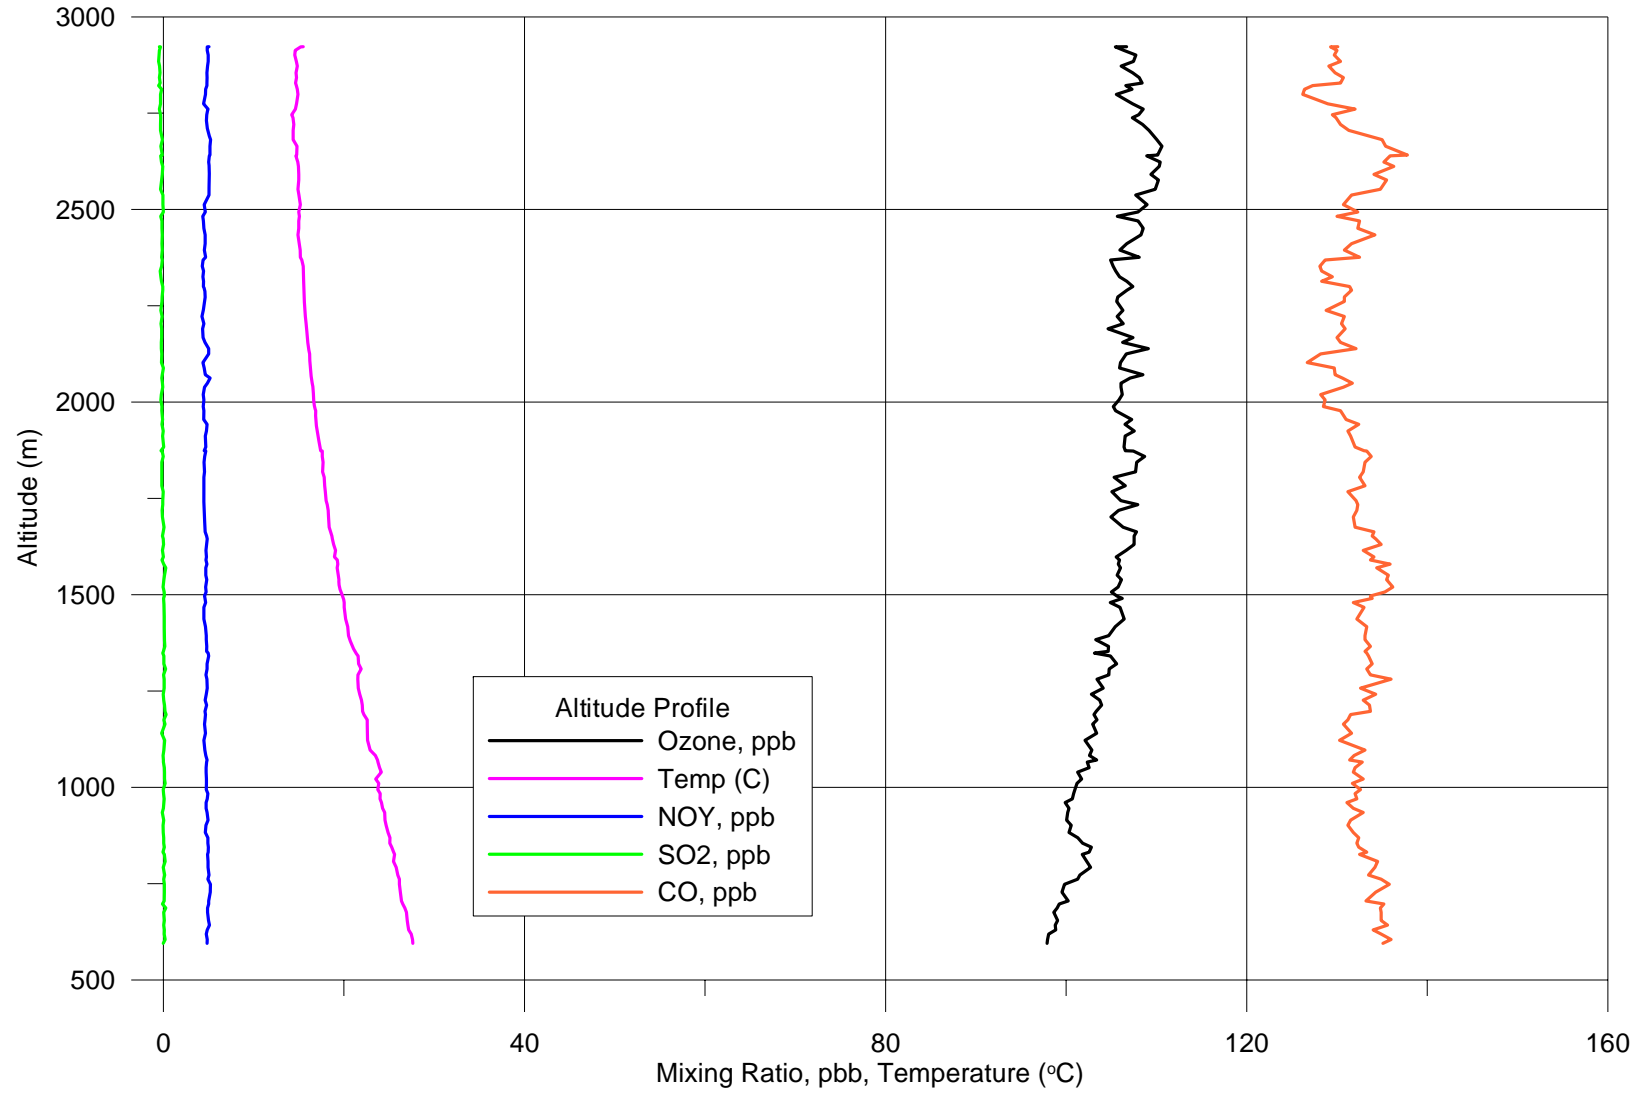

Dallas FT 11, (8/31/2005), Leg 1

Dallas FT 11, (8/31/2005), Leg 1, 1233-1245

O3, FT 11, 31 AUG 2005, leg 1, 1120-1400

NOY, FT 11, 31 AUG 2005, leg 1, 1120-1400

SO₂, FT 11, 31 AUG 2005, leg 1, 1120-1400

CO, FT 11, 31 AUG 2005, leg 1, 1120-1400

Dallas FT 11, (8/31/2005), Leg 2

Dallas FT 11, (8/31/2005), Leg 2, 1728-1741

O3, FT 11, 31 AUG 2005, leg 2, 1510-1930

NOY, FT 11, 31 AUG 2005, leg 2, 1510-1930

SO2, FT 11, 31 AUG 2005, leg 2, 1510-1930

CO, FT 11, 31 AUG 2005, leg 2, 1510-1930